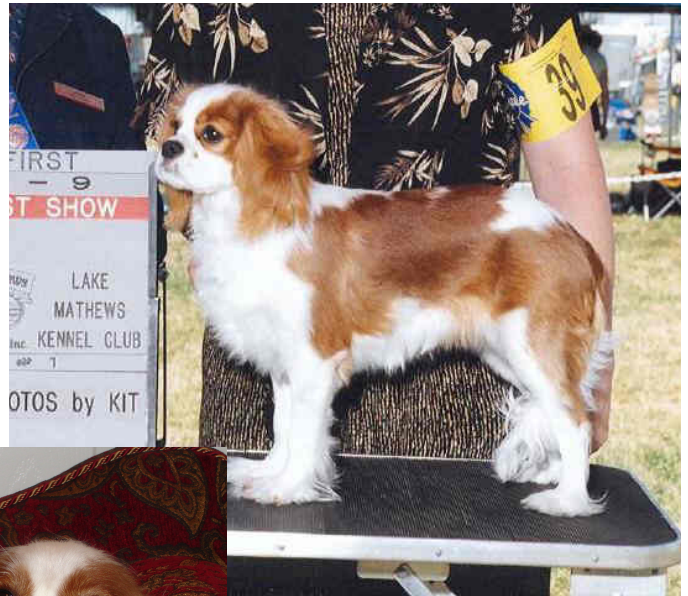

# CH MAYFIELD'S SOPHISTICATED LADY AT BROBERRY

**OWNER**

CJ BROGAN  
 SAN DIEGO, CA AND  
 MARILYN MAYFIELD  
 CAMARILLO, CA  
 CTHORN@ADNC.COM

**BREEDER:**

MARILYN MAYFIELD  
 CAMARILLO, CA

AKC# TR16875103

SEX—FEMALE  
 COLOR—BLENHEIM  
 BIRTHDATE— 15 SEPTEMBER

SIRE: CH RAVENRUSH IMPRESARIO (B)	RAVENRUSH TARTAN (B)	SALADOR CELTIC DIRK (T)
	CH RANVENRUSH PERFECTA (B)	MONTBARLE CERI MAR OF RAVENRUSH (B)
		KINDRUM REDCOAT OF RAVENRUSH (R)
DAM: CH REDTHEA MILLIE MAYFIELD (B)	CH GRAYSTONE LOVER MAN (T)	RAVENRUSH XACTA (B)
		CEDARBARK COSMOS OF NIGHTENGATLE (T)
	REDTHEA TIGER LILY (T)	GRAY STONE ELLA FITZGERALD (B)
		RUTHERFORD ELLIOT OF SHAGBARK (T)
		MONSHIRE'S ORANGE BLOSSOM OF REDTHEA

SOPHIE IS TRULY A SOPHISTICATED LADY AND LIKES  
 NOTHING MORE THAN TO SPEND THE DAY ON THE  
 COUCH OR THE KING-SIZED BED.